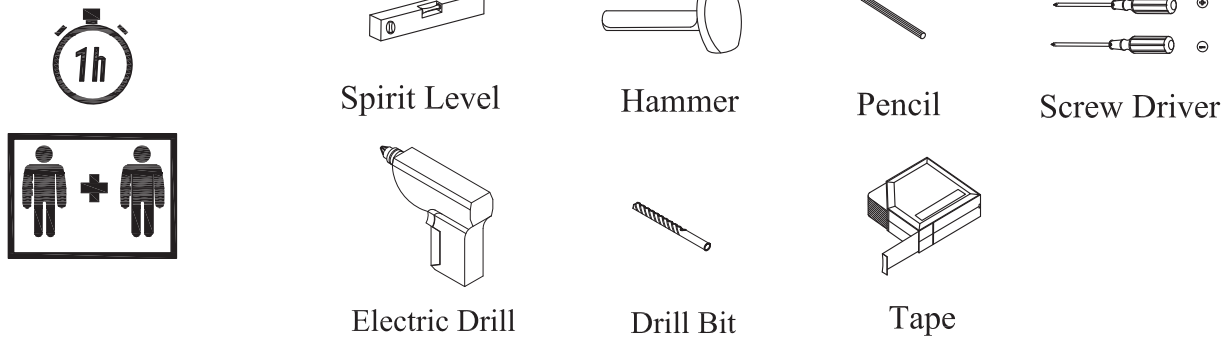

Tools required(Tools not provided)