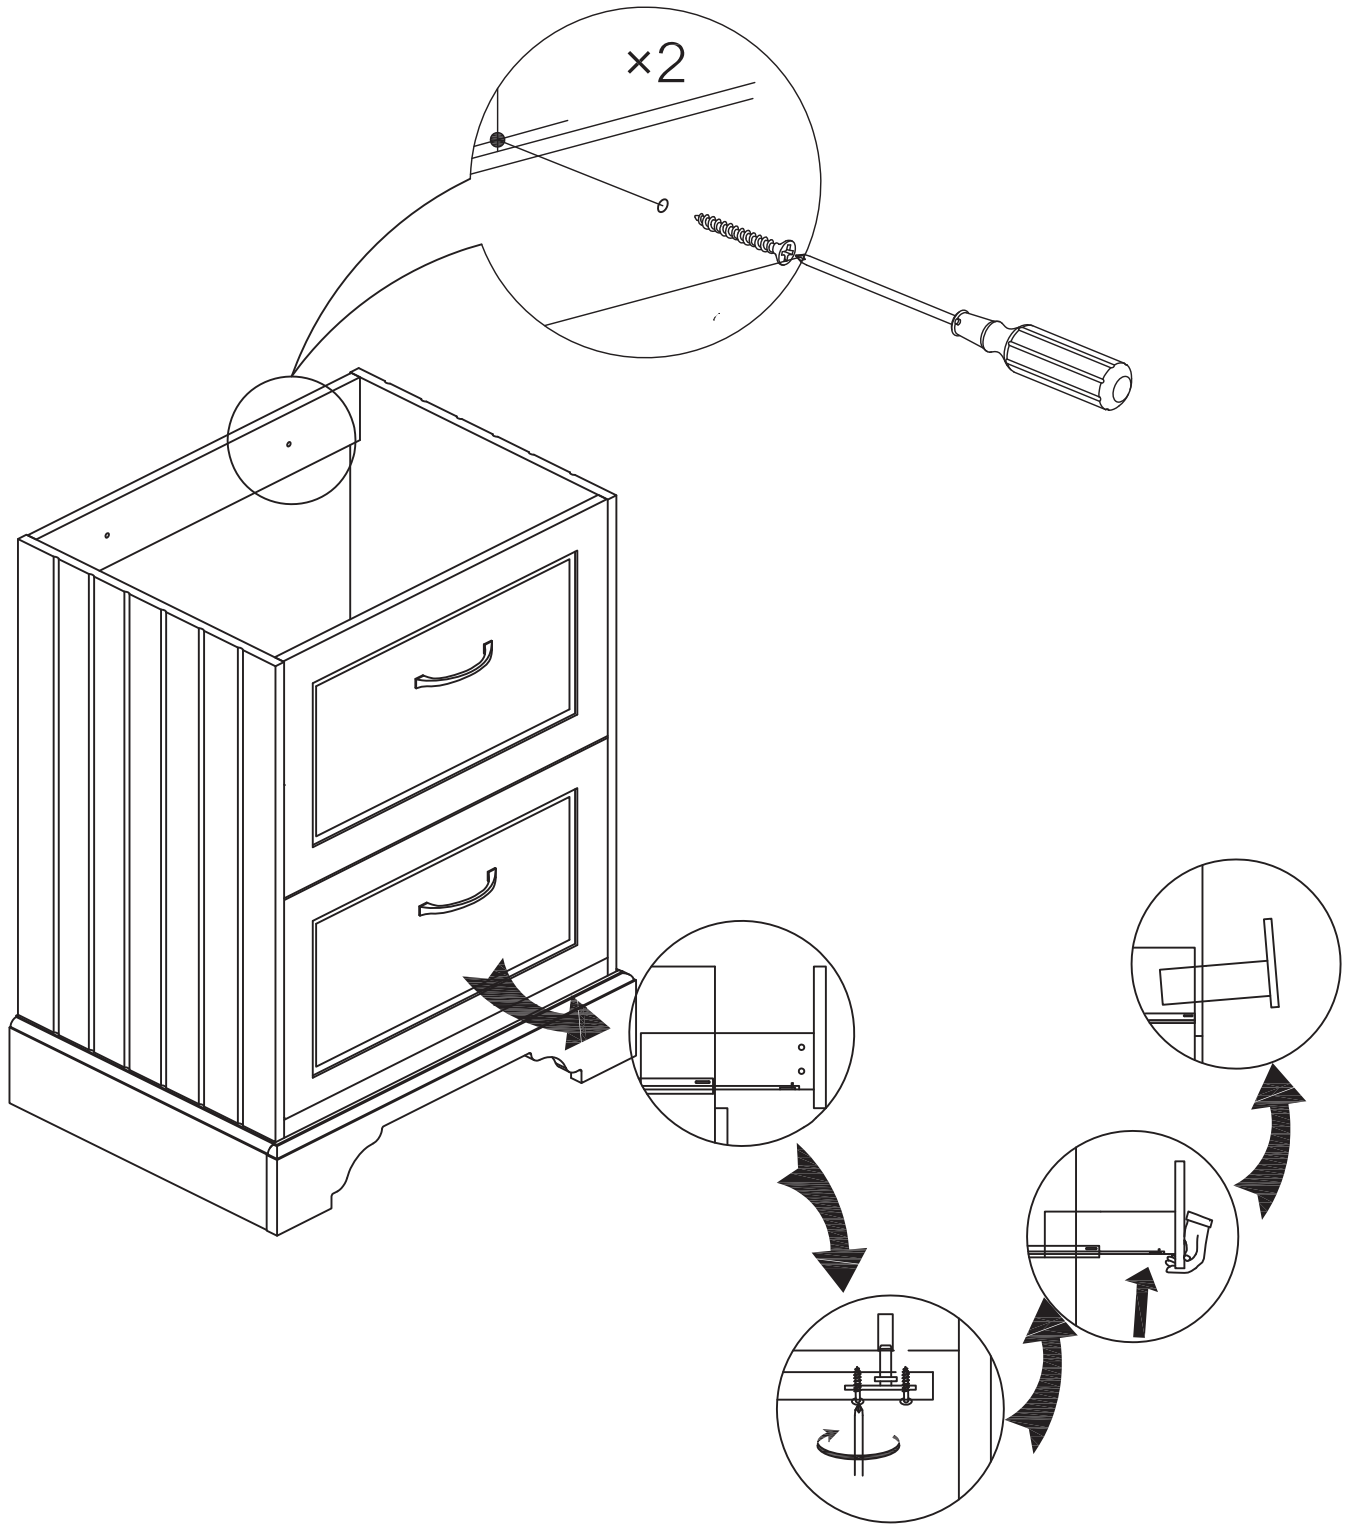

x=830mm

y=465mm

z=800mm

Gap Adjustment

1

Please note - wall fixings are not supplied
These can be purchased from a local DIY store

3

For ease of installation fit the tap and waste to the basin before fitting to the unit.