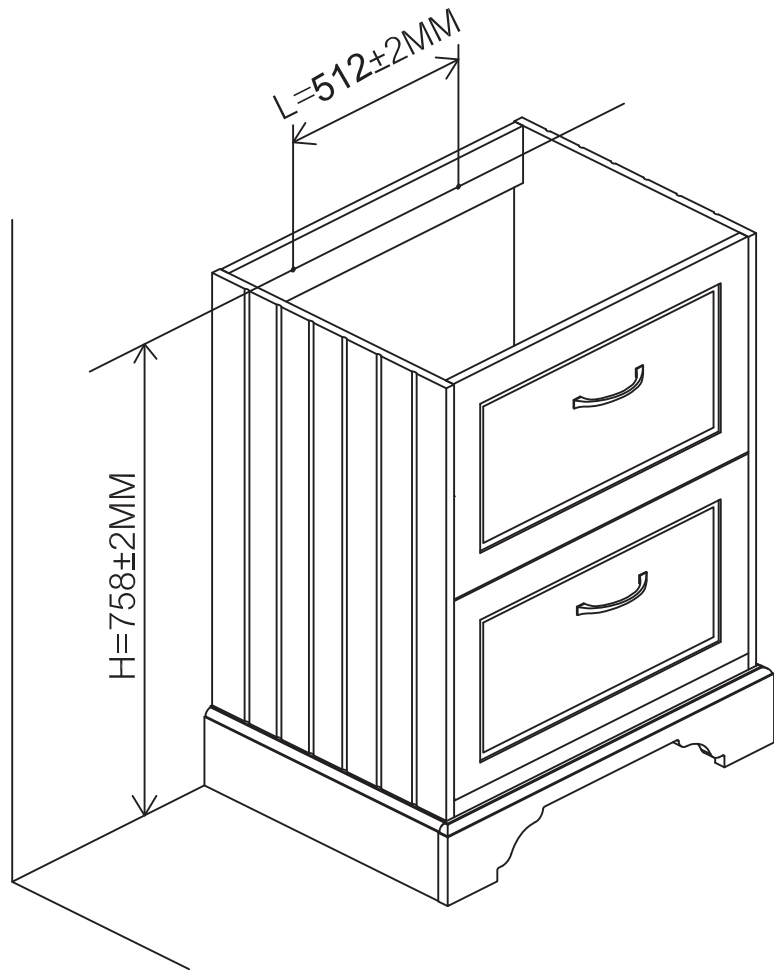

x=830mm

y=465mm

z=800mm

Gap Adjustment

1

Please note - wall fixings are not supplied
These can be purchased from a local DIY store

3

For ease of installation fit the tap and waste to the basin before fitting to the unit.