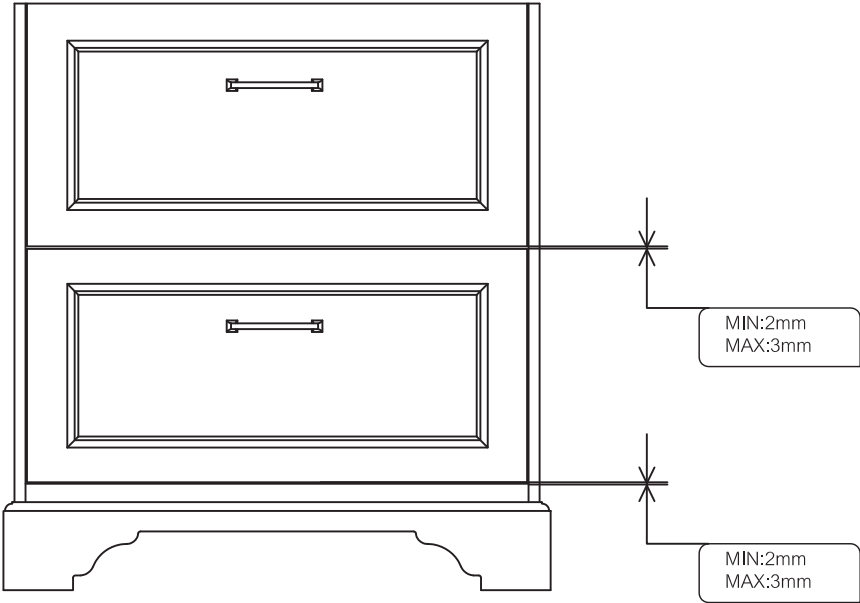

x=830mm

y=465mm

z=800mm

Gap Adjustment

1

Please note - wall fixings are not supplied
These can be purchased from a local DIY store

3

For ease of installation fit the tap and waste to the basin before fitting to the unit.