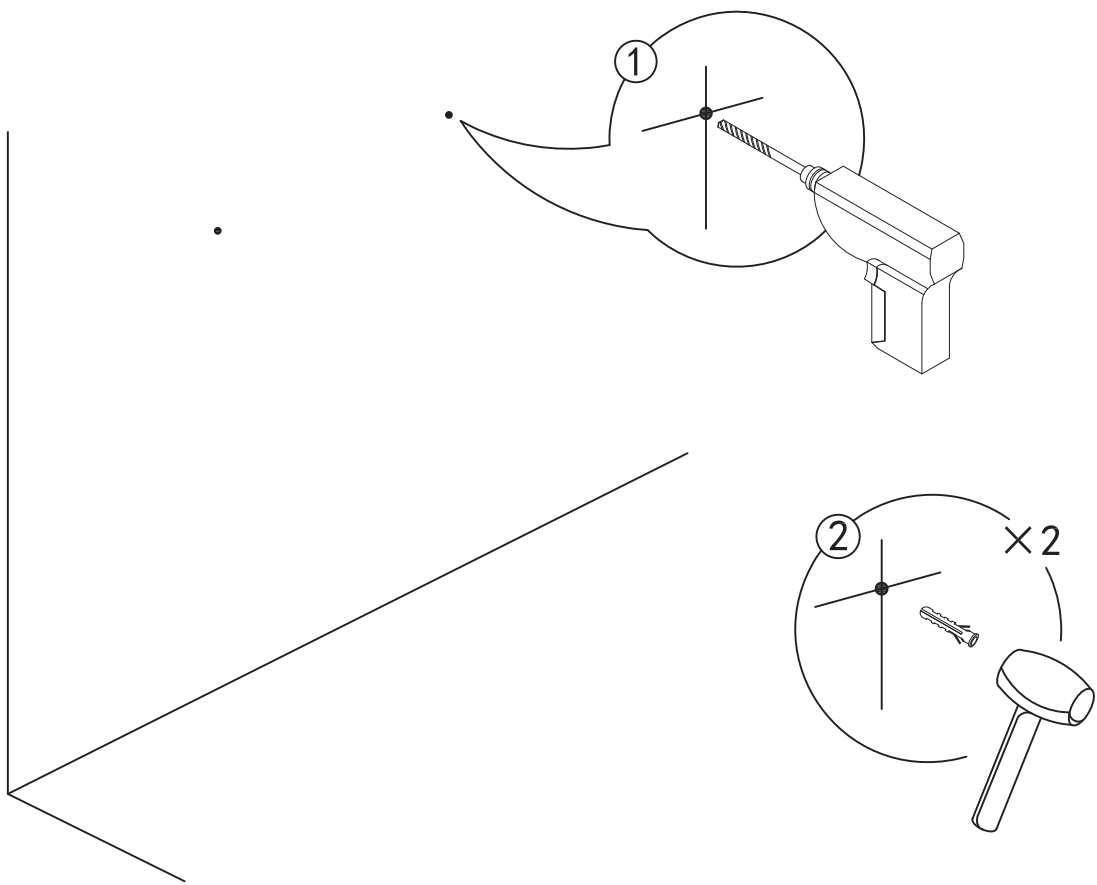

x=830mm

y=465mm

z=800mm

Gap Adjustment

1

Please note - wall fixings are not supplied
These can be purchased from a local DIY store

3

For ease of installation fit the tap and waste to the basin before fitting to the unit.