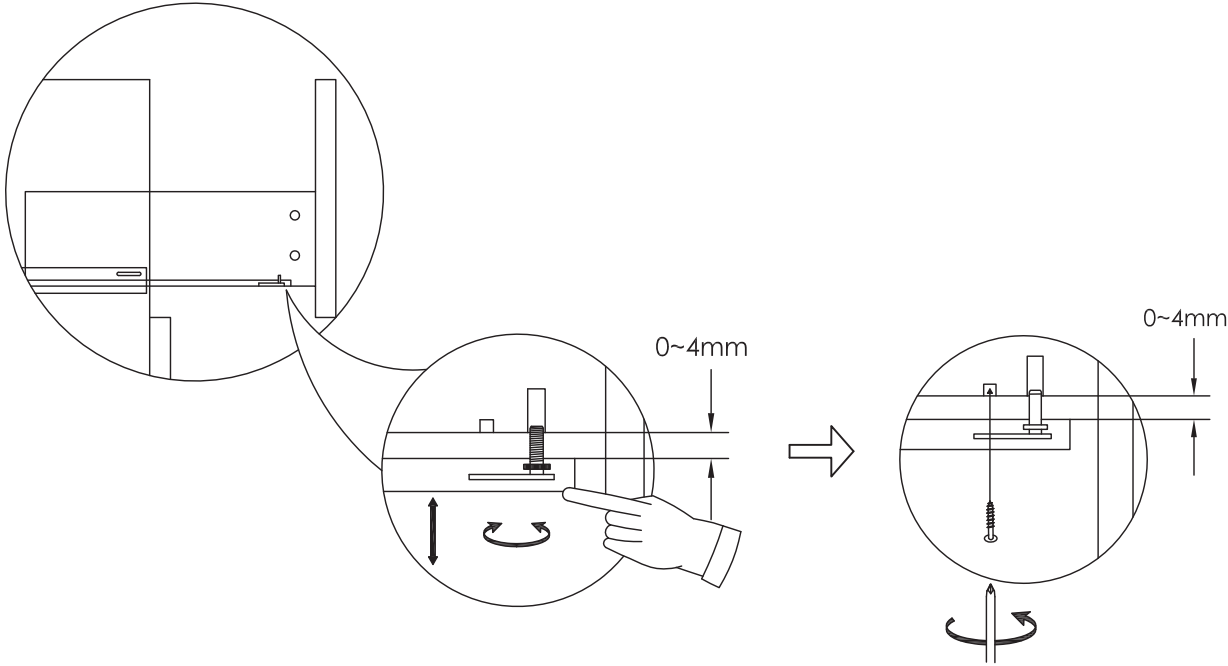

Important information

- Please read these instructions thoroughly and retain for future reference
- Please check for pipes and cables before drilling the wall

Tools required(Tools not provided)

Important information Please read carefully.Keep this information for further reference.
Serious or fatal crushing injuries can occur if furniture is not secured correctly.To prevent furniture from tipping over it must be permanently fixed to the wall.
Fittings for the wall are not included since different wall materials require different types of fittings .
Use fittings suitable for the walls in your home.For advice on suitable fittings,contact your local dealer.

x=830mm

y=465mm

z=800mm

Gap Adjustment

1

Please note - wall fixings are not supplied
These can be purchased from a local DIY store

3

For ease of installation fit the tap and waste to the basin before fitting to the unit.