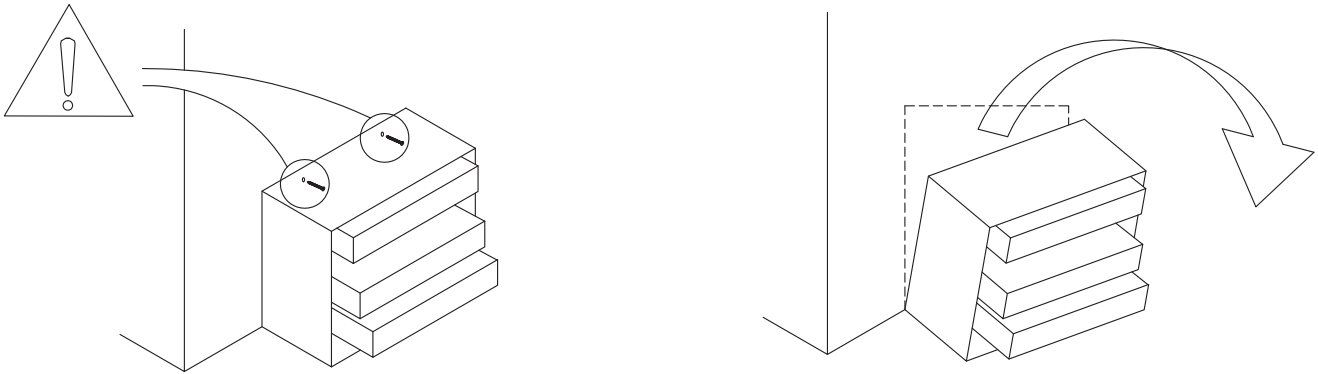

x=830mm

y=465mm

z=800mm

Gap Adjustment

1

Please note - wall fixings are not supplied
These can be purchased from a local DIY store

3

For ease of installation fit the tap and waste to the basin before fitting to the unit.