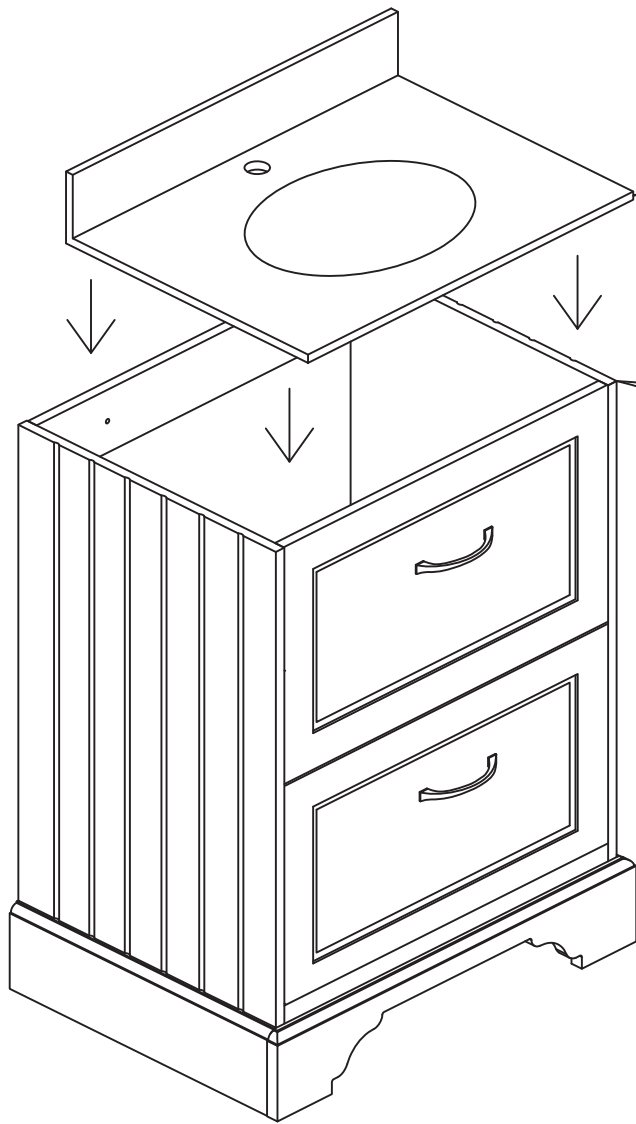

x=830mm

y=465mm

z=800mm

Gap Adjustment

1

Please note - wall fixings are not supplied
These can be purchased from a local DIY store

3

For ease of installation fit the tap and waste to the basin before fitting to the unit.