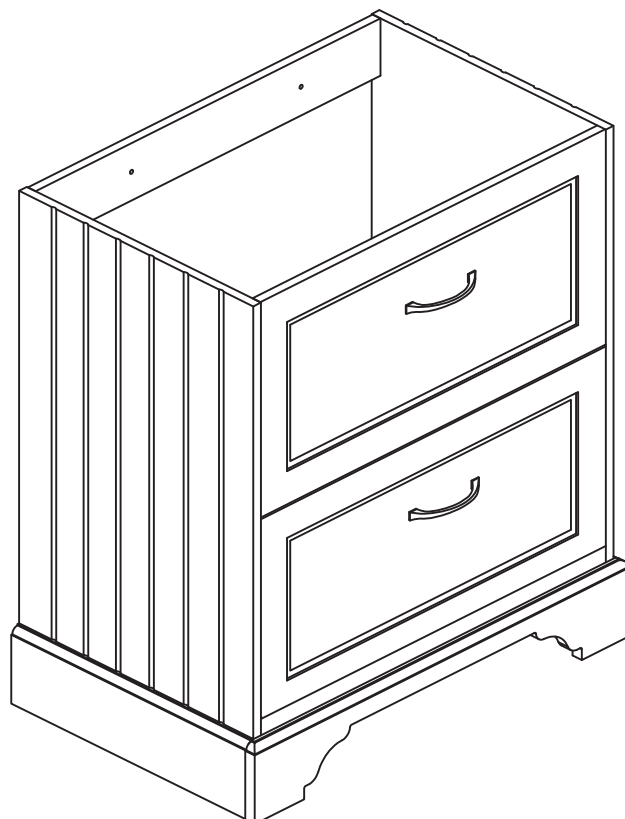

x=830mm

y=465mm

z=800mm

Gap Adjustment

1

Please note - wall fixings are not supplied
These can be purchased from a local DIY store

3

For ease of installation fit the tap and waste to the basin before fitting to the unit.