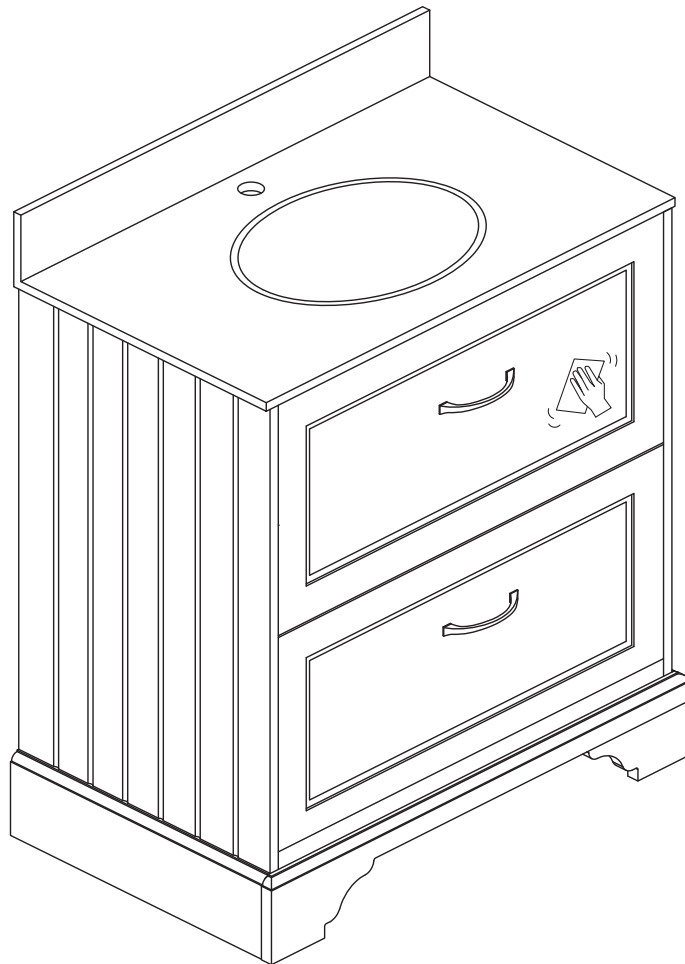

Cleaning

- -Clean with a soft cloth & warm soapy water only
- -Do not use abrasive cleaning agents
- -Dry unit with a cloth after use

For more information

- visit betterbathrooms.com
- email customerservices@buyitdirect.co.uk
- call 03303903062
- write to Trident Business Park, Neptune Way, Huddersfield, HD2 1UA

**better
bathrooms**

Part of the BuyItDirect Group