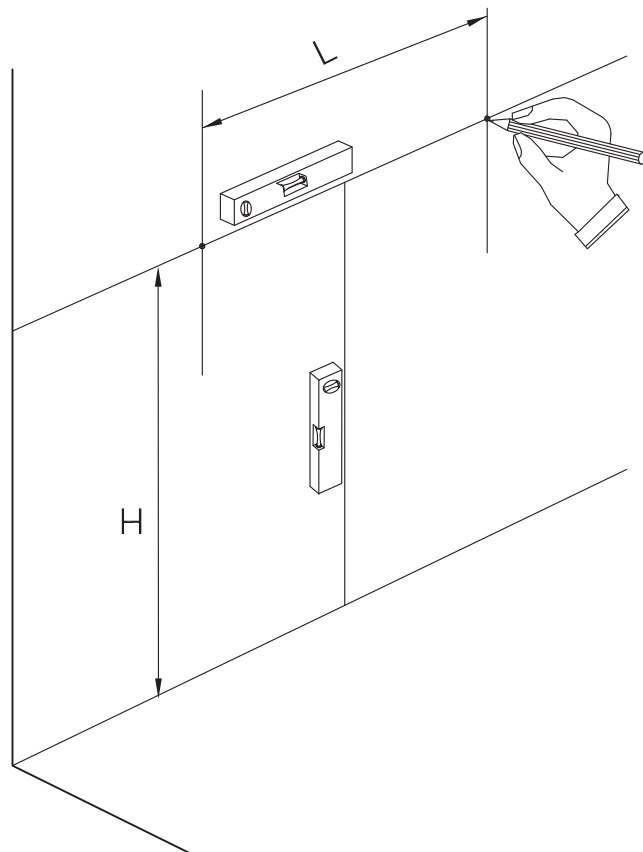

x=830mm

y=465mm

z=800mm

Gap Adjustment

1

Please note - wall fixings are not supplied
These can be purchased from a local DIY store

3

For ease of installation fit the tap and waste to the basin before fitting to the unit.