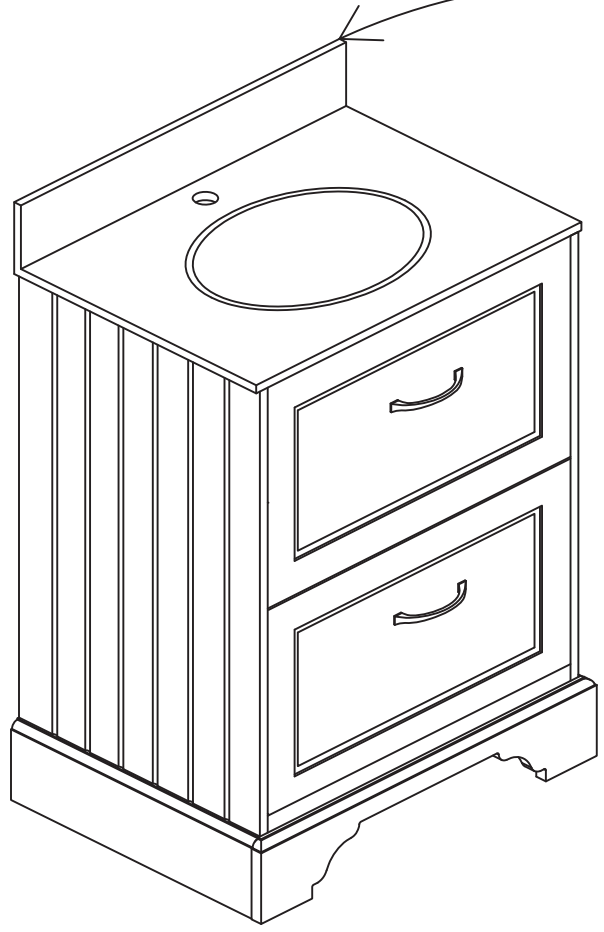

x=830mm

y=465mm

z=800mm

Gap Adjustment

1

Please note - wall fixings are not supplied
These can be purchased from a local DIY store

3

For ease of installation fit the tap and waste to the basin before fitting to the unit.