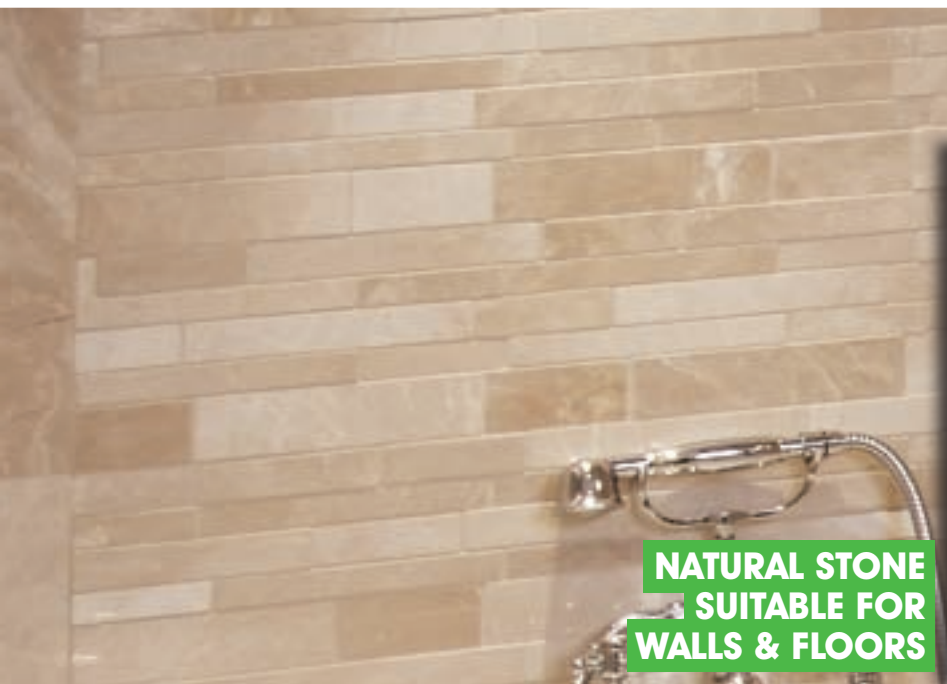

**Fantastic Brown
Rectangular Basin**

£252.95

each

40 x 30 x 15cm

code: 6444

**Fantastic Brown
Round Basin**

£252.95

each

15 x 40.6cm

code: 6445

**Aegean Cream Kragos
Polished Mosaics**

£8.15

per sheet

30.2 x 33.2cm

code: 6448

**NATURAL STONE
SUITABLE FOR
WALLS & FLOORS**