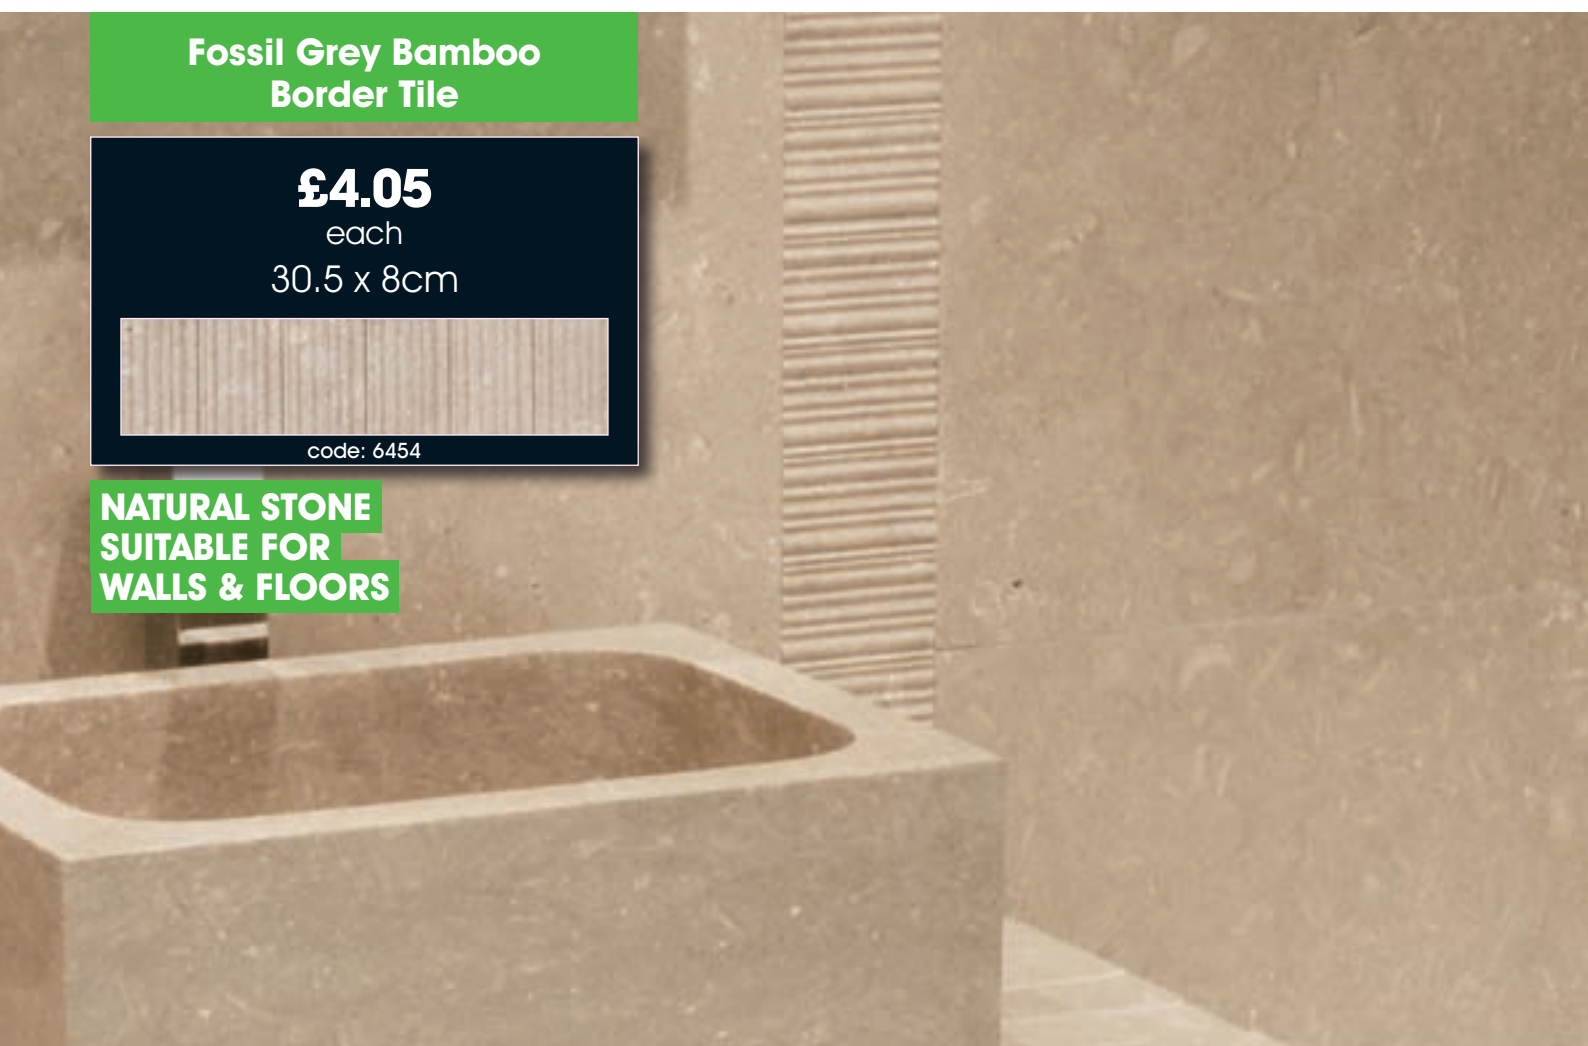

code: 6453

**Fossil Grey Bamboo  
Border Tile**

**£4.05**

each  
30.5 x 8cm

code: 6454

**NATURAL STONE  
SUITABLE FOR  
WALLS & FLOORS**

**Fossil Grey Honed Tile**

**£75.99**  
per m<sup>2</sup> approx\*  
61 x 40.6cm