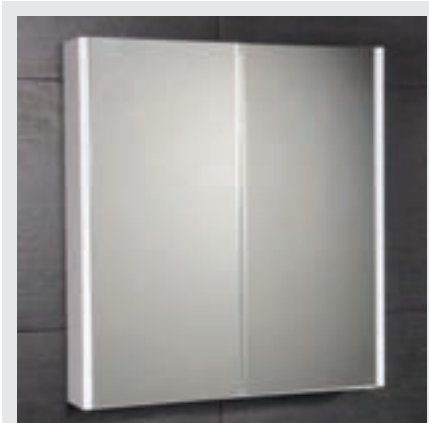

Aspen
2 Door Mirrored
Cabinet

H 650mm W 600mm D 100mm

£119.95

code 7063 Please check online or ask in store for up to date prices

Mirrors