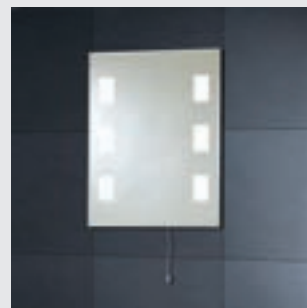

50 x 39
Illuminated Mirror

H 500mm W 390mm

£134.00

code
6200

Please **check online** or **ask in store** for up to date prices