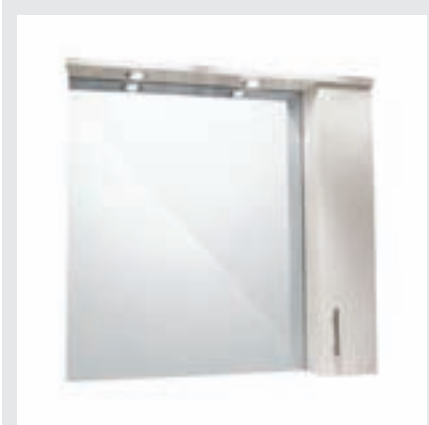

Windsor 1000
Mirror & Cabinet
With 2 Lights

H 1000mm W 1000mm D 170mm

£200.00

code 7693 Please check online or ask in store for up to date prices