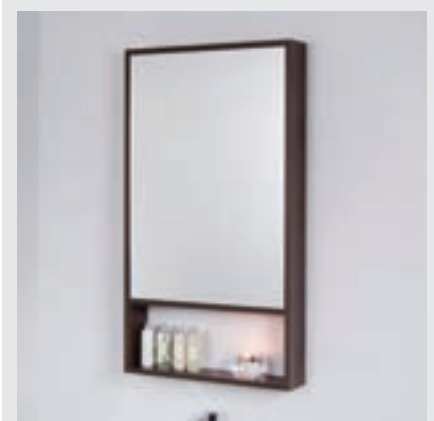

Available in Oak & Wenge

"The Banff Oak and Wenge mirror provide the finishing touch to our Banff Vanity Units and Storage Units."

Banff
Oak Mirror

H 900mm W 498mm D 100mm

£66.00

code 6600 Please **check online** or **ask in store** for up to date prices

Banff
Wenge Mirror

H 900mm W 498mm D 100mm

£66.00

code 6599 Please **check online** or **ask in store** for up to date prices

Vista Mirrors

Available in Oak & Wenge

"No bathroom would be complete without a mirror and our Vista mirrors are ideally matched to our Vista Wall Hung Bathroom Furniture."