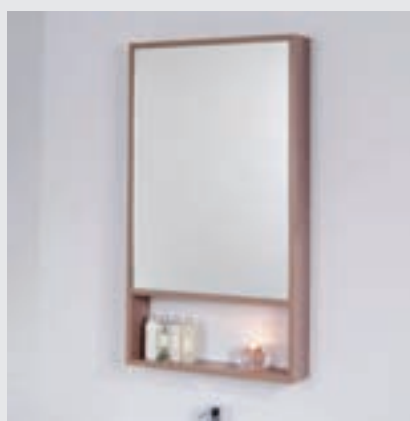

Available in Oak & Wenge

"The Banff Oak and Wenge mirror provide the finishing touch to our Banff Vanity Units and Storage Units."

Banff
Oak Mirror

H 900mm W 498mm D 100mm

£66.00

code 6600 Please **check online** or **ask in store** for up to date prices